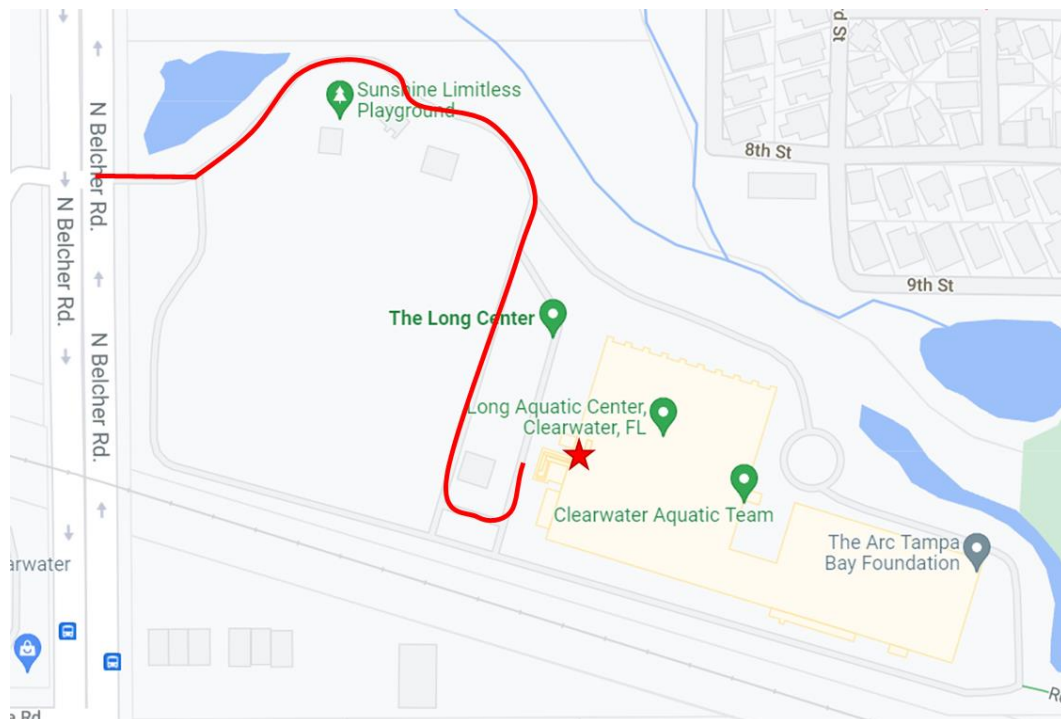

For younger Athletes:

- Staff and Volunteers will be available to guide your kids directly into the gym
- Or you can bring them with you upstairs, and our staff will direct you how to get to the gym.